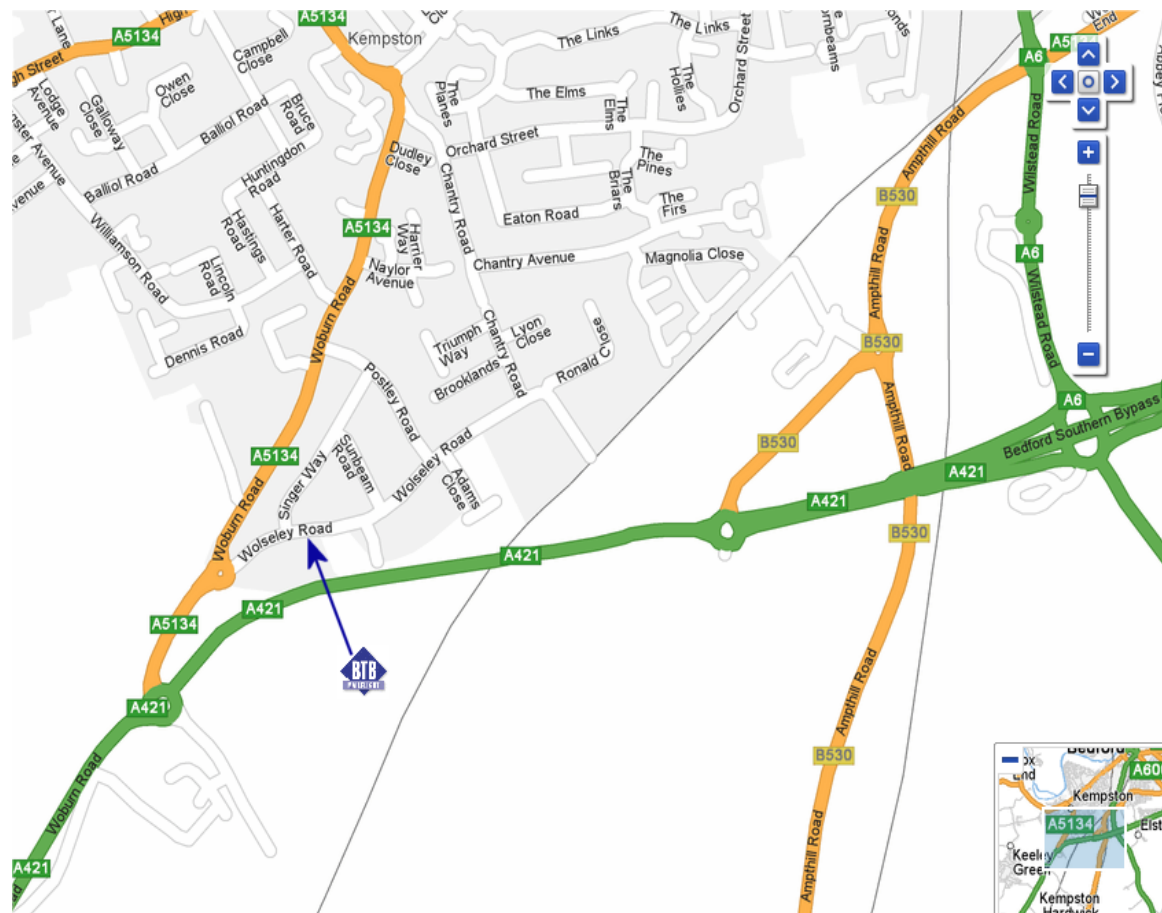

directions

BTB MAILFLIGHT'S HEAD OFFICE

Wolsely Road, Woburn Road Industrial Estate, Kempston, Bedford, MK42 7UA

>> From M1 (North or South)

Leave the M1 at junction 13 signposted Bedford.

Join the A421 towards Bedford.

Continue over the first roundabout (Little Chef on the Left).

At the next roundabout (Asda & Argos warehouses to right) take the first exit.

Woburn Road Industrial Estate is signposted.

At the next roundabout take the second exit and BTB Mailflight Ltd is on the right hand side after about 450 yards.

>> From A1 (North or South)

From the A1 exit at the Black Cat roundabout onto the **A421**.

Continue on the A421 for aprox 12 miles.

At the second roundabout take the third exit (Asda & Argos warehouses to left),

Woburn Road Industrial Estate is signposted.

At the next roundabout take the second exit into the industrial estate and BTB Mailflight Ltd is on the right hand side after about 450 yards.